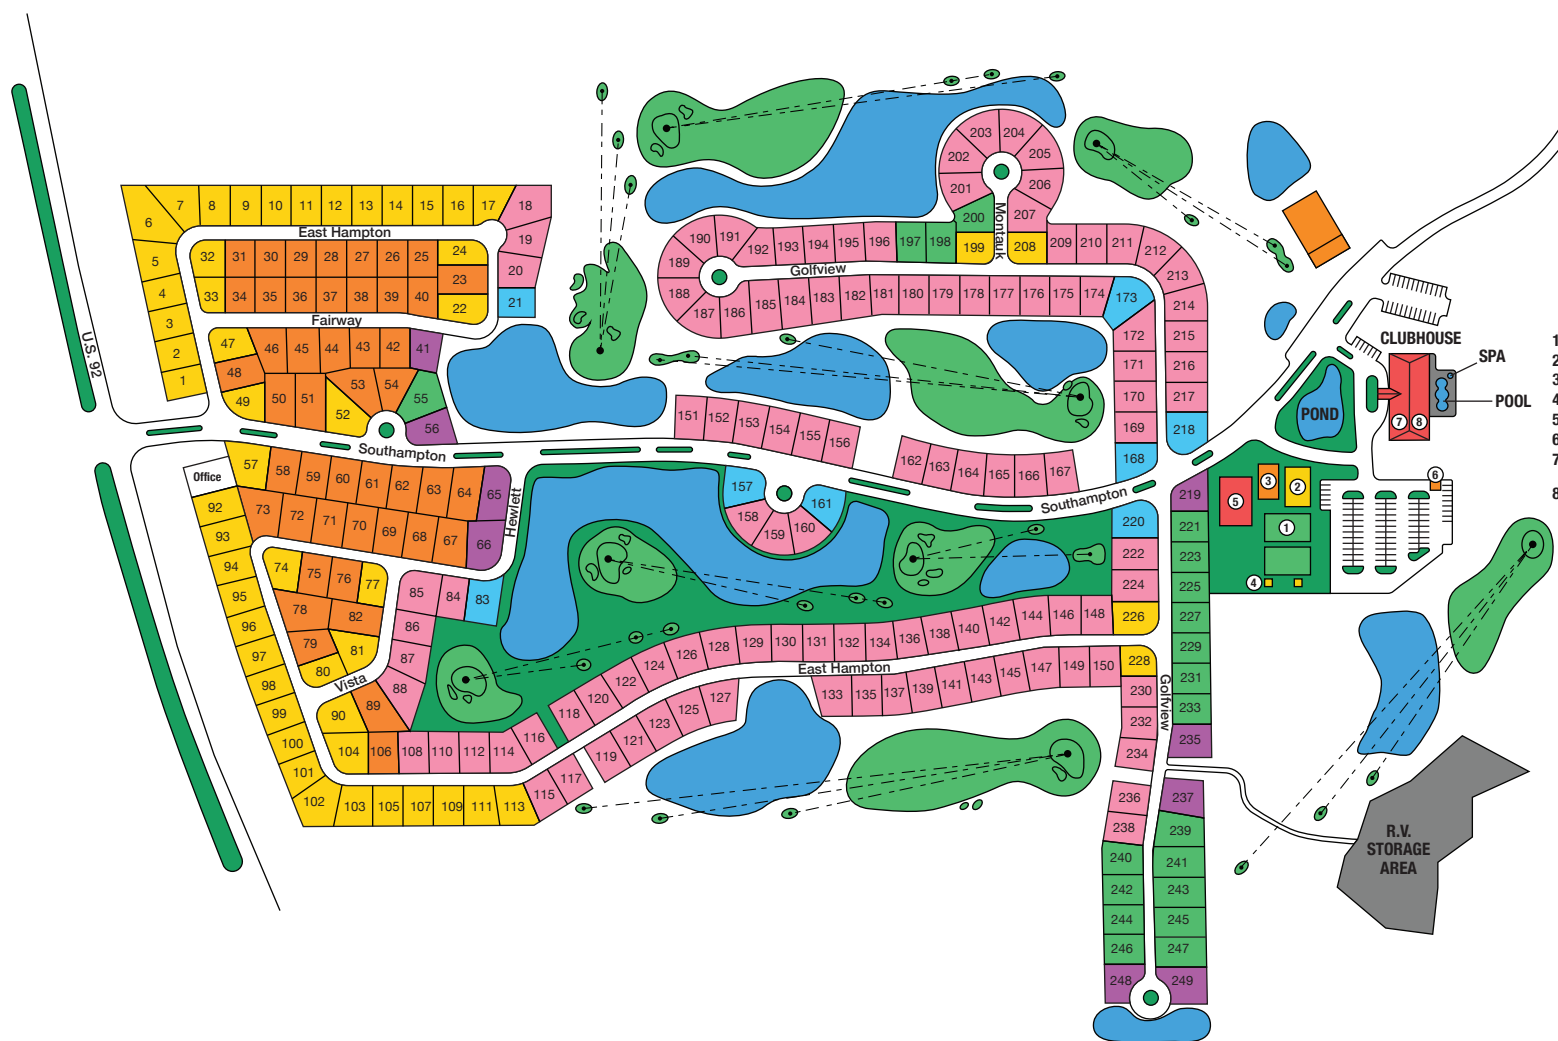

# THE HAMPTONS

Golf & Country Club

- INTERIOR (ORANGE)
- PERIMETER/INTERIOR CORNER (YELLOW)
- NATURAL PRESERVE/WATER (GREEN)
- NATURAL PRESERVE/WATER CORNER (PURPLE)
- GOLF (PINK)
- GOLF CORNER (BLUE)

- 1) TENNIS COURTS
- 2) SHUFFLEBOARD
- 3) BOCCO COURT
- 4) HORSESHOE PITS
- 5) PICKLE BALL
- 6) BASKETBALL
- 7) EXERCISE ROOM  
*(in Main Clubhouse)*
- 8) BILLIARD ROOM  
*(in Main Clubhouse)*